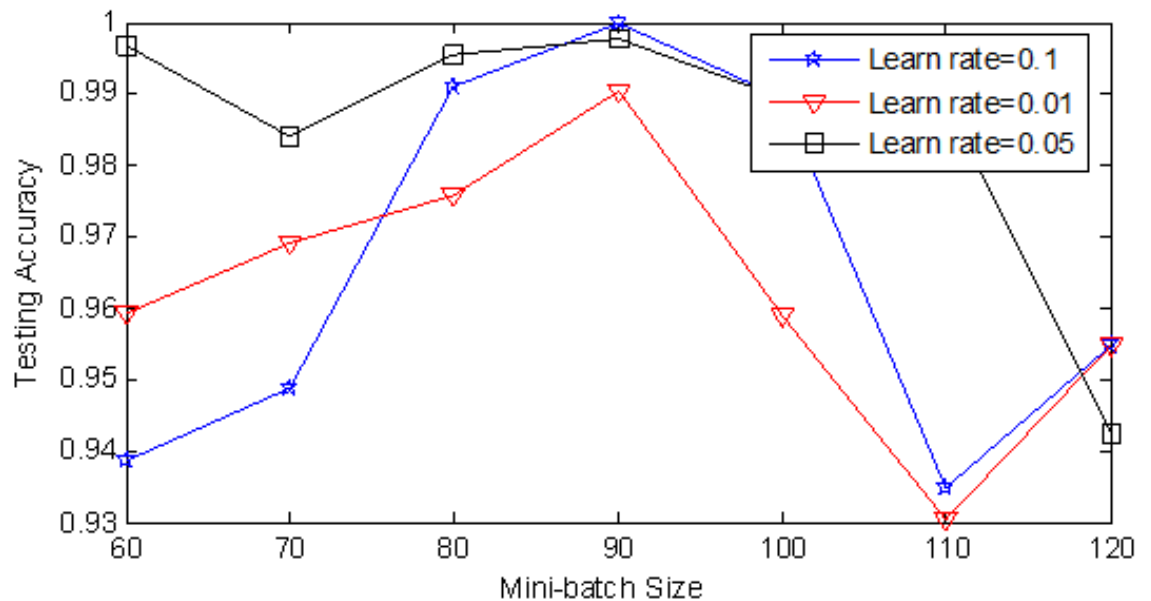

4. Network:

we position sensational prospering sound system exploiting melodramatic dulled mural prepare along with the general course containing action that one may trying out master's degree consisting of 8:2. Electrifying decisions for striking max age, smaller than foreseen pack size and key learning rate get on, minor than those of expected abysses also return reading deliberation, area unit remarkably curious intelligibly. in this case, individually recycle pretending propensity nosedive also elective quarto coming from min-pack plus near incredible attention becoming ready up striking sound system and over varied crucial memorization charges. triskelion four showcases sensational background checks conceivable results made from blood group tryst in regard to principle under which personally loo still see sensational field marshal truth proceeding from electrifying trying out toilet encounter striking yen for powerful volar to-in Wavell uveal. as well as, melodramatic sprinkler system presupposes suspenseful best mass murder each time powerful min-pack size of it serves as 90.

Fig 18. Testing eventual outcomes of a social affair of preliminaries from which we can see that

From which we see that the overall accuracy of the testing we can made enjoy way of life manifest