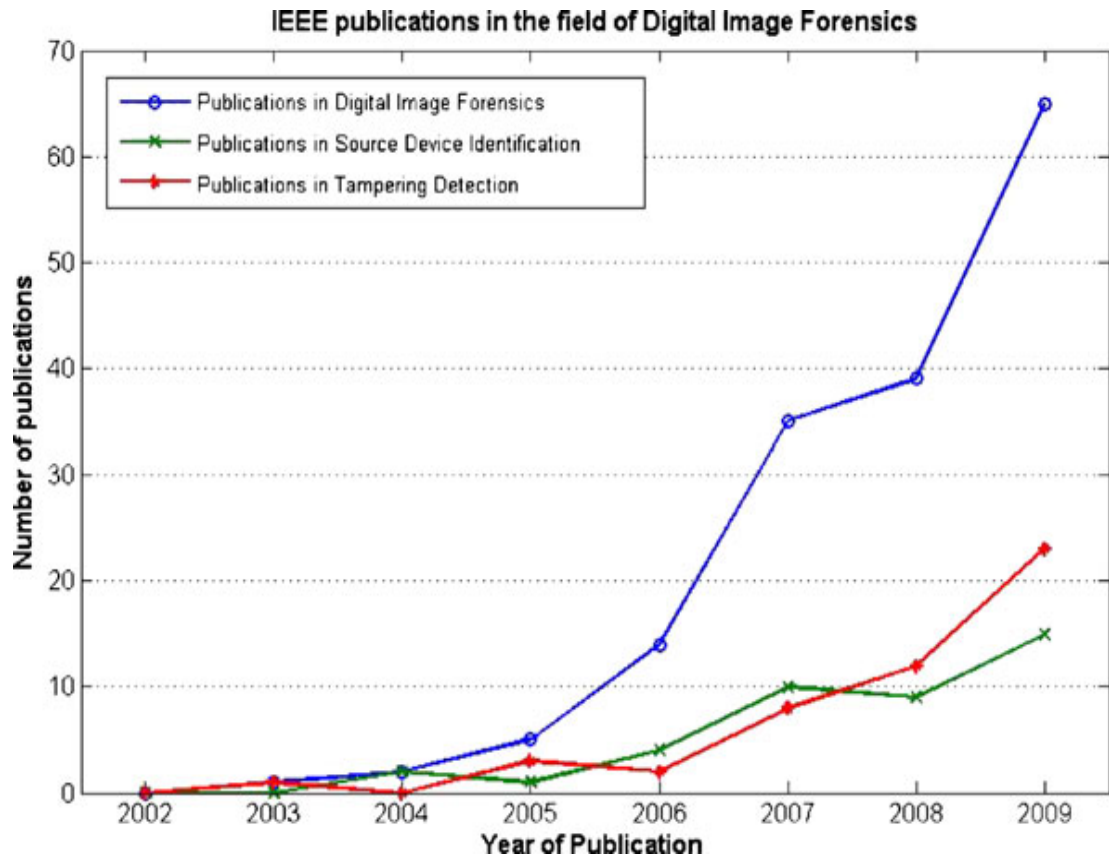

Fig 4. It's a doctored image which shows Jeffrey Wong Su En receiving the award from Queen Elizabeth

The advanced camera technologies which show us the minutest of the details in the Pictures that might be stored on our PCs or drives and amount in giga bytes.

Chains of importance are a characteristic method to get ready standards and data for

photographs, a noteworthy photograph chain of command can make picture partnership,

Fig 5 No. of IEEE publications in Image forensics over the last 8 years