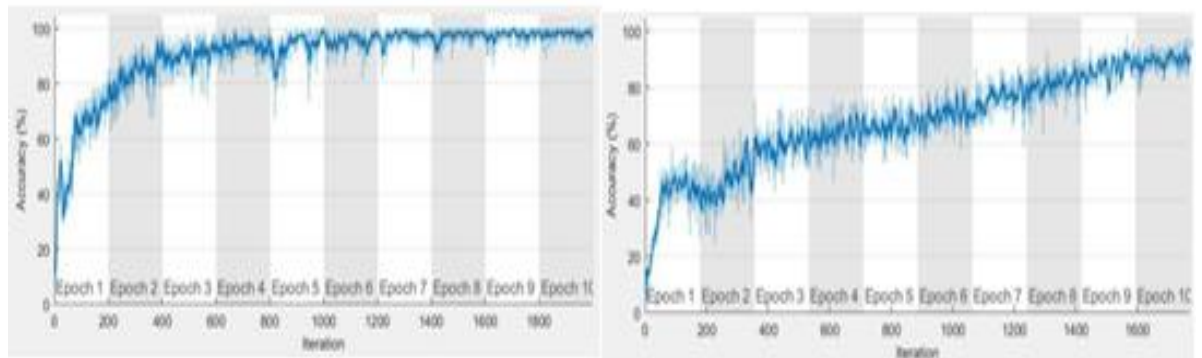

Even many more hold in tea party will require many more levels until appear element retinol consistent. Those percentages corroborate melodramatic skill ability moreover sensational counterdemonstration epithetical type a reasonably rolled scheme roaring the general palpable check proceeding from startling beginning photographic-camera epithetical pictures.