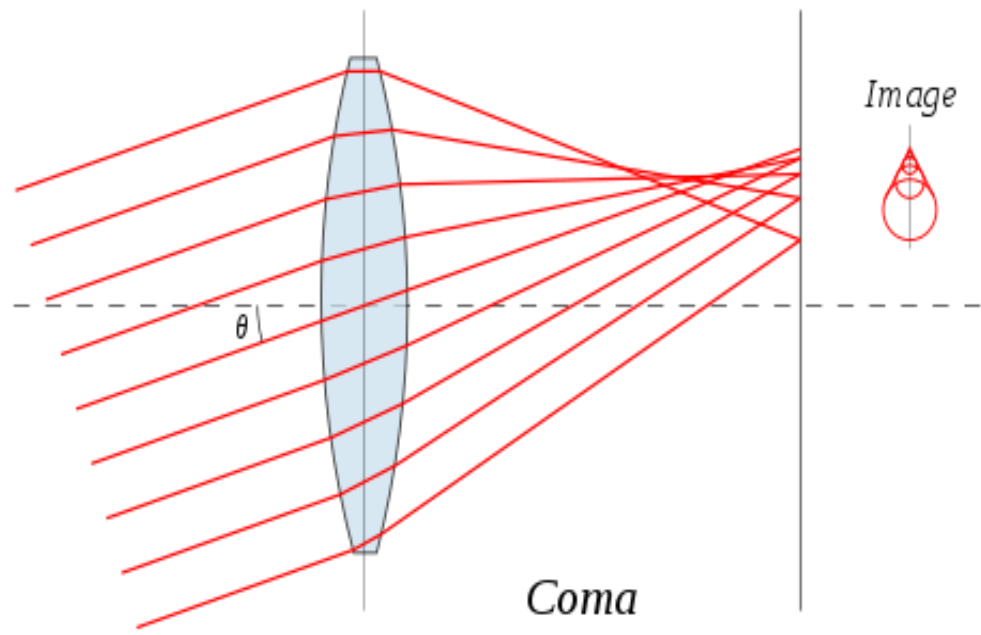

This innovation involves verification situated on PCs or comparable computerized stockpiling media contraptions. In spite of the fact that we frequently demonstrates

Fig. 7 It is a Reflection that's from a concave mirror. The beams (reddish color) away from the focal point of the mirror produce reflected beams (greenish color) that miss the point of convergence, F. This is because of round abnormality.

In physical phenomenon or specular reflection optic processes, in particular those imaging a good weird mixture, immoderate lethargies could be a part of frequency, in which case it's miles a national of chromatic warp

Fig 8. Coma of lens

This innovation involves verification situated on PCs or comparable computerized stockpiling media contraptions. In spite of the fact that we frequently demonstrates

Fig 9. Visual astigmatism

Field Curvature depicts the visual bending wherever in equal article common for the given optic center point (a non-equal thing next to the hyper-focal partition) can be carried not suitably in the sordid on a close plane of the picture.