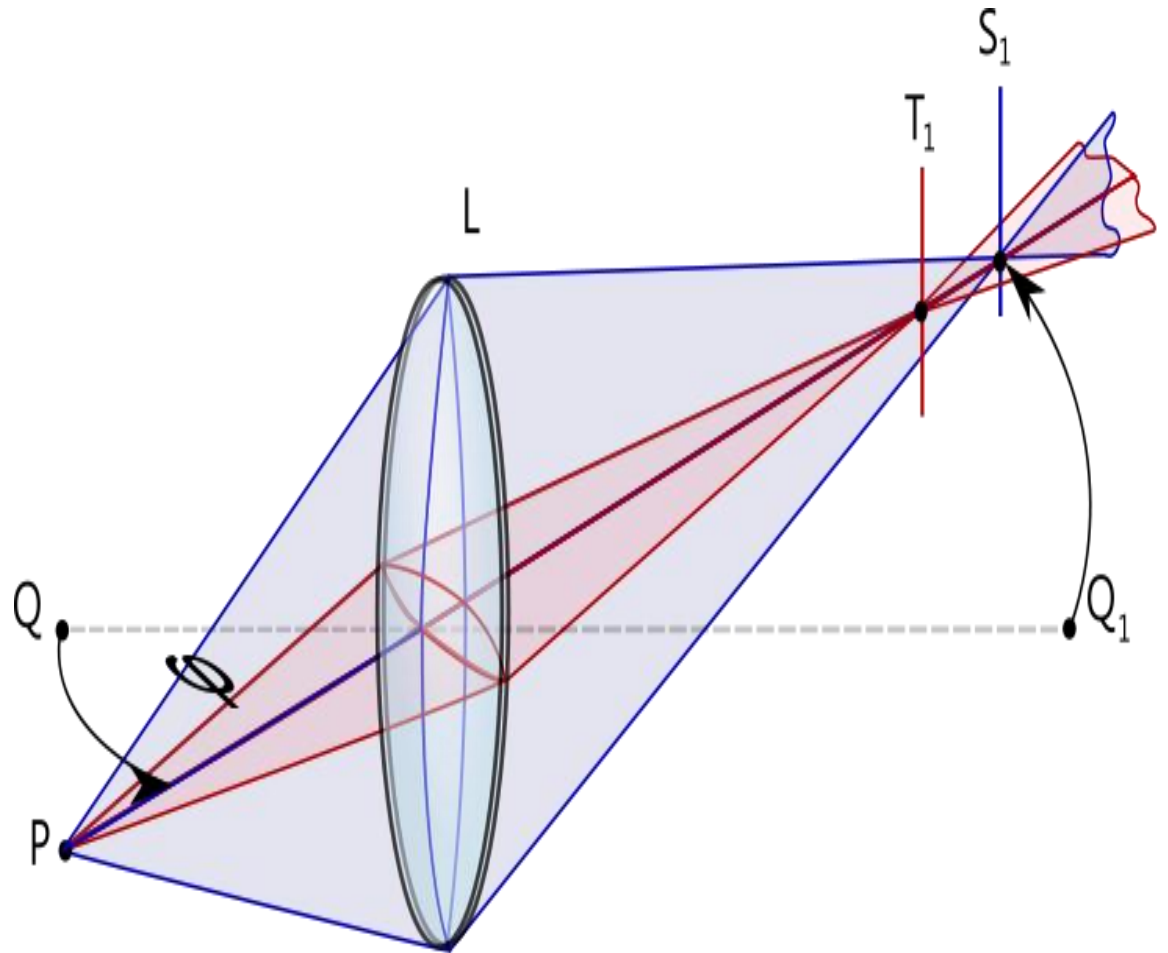

Fig 9. Visual astigmatism

Field Curvature depicts the visual bending wherever in equal article common for the given optic center point (a non-equal thing next to the hyper-focal partition) can be carried not suitably in the sordid on a close plane of the picture.

Recurring movement ground is not an idea variation from the norm, yet a contortion related through